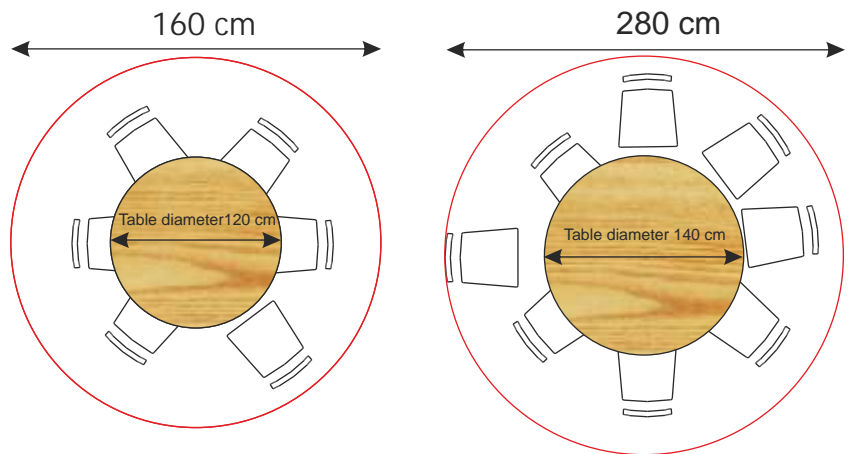

Recommended minimum dimensions for furnishing with Crescendo System