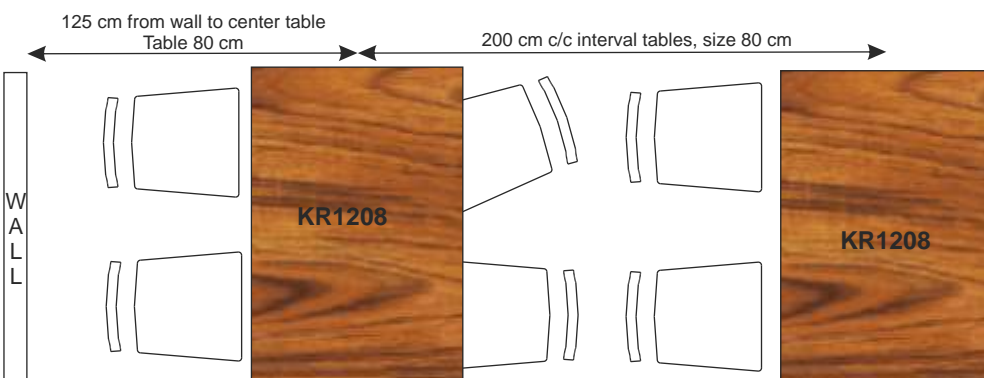

Recommended minimum dimensions for furnishing with Crescendo System