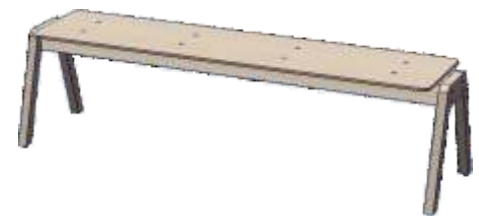

Crescendo System Event is a series of furnitur to be used for bigger events. Tables have the same groove and tongue design as our standard tables and the benches can be mounted together and is stackable when stored.

crescendo

SYSTEM
event

KR181/185

crescendo

SYSTEM
event

KR185

Ice hockey on Thursday,
Music concert on Friday
and then ice hockey again on
Saturday...
With our wood floor for ice
hockey arenas, above is
fully possible.
You can swiftly convert your
ice hockey arena to any type
of event conveniently.
The wood floor is in insulated
to provide the best comfort
for your feet.
Build and remove very quickly.