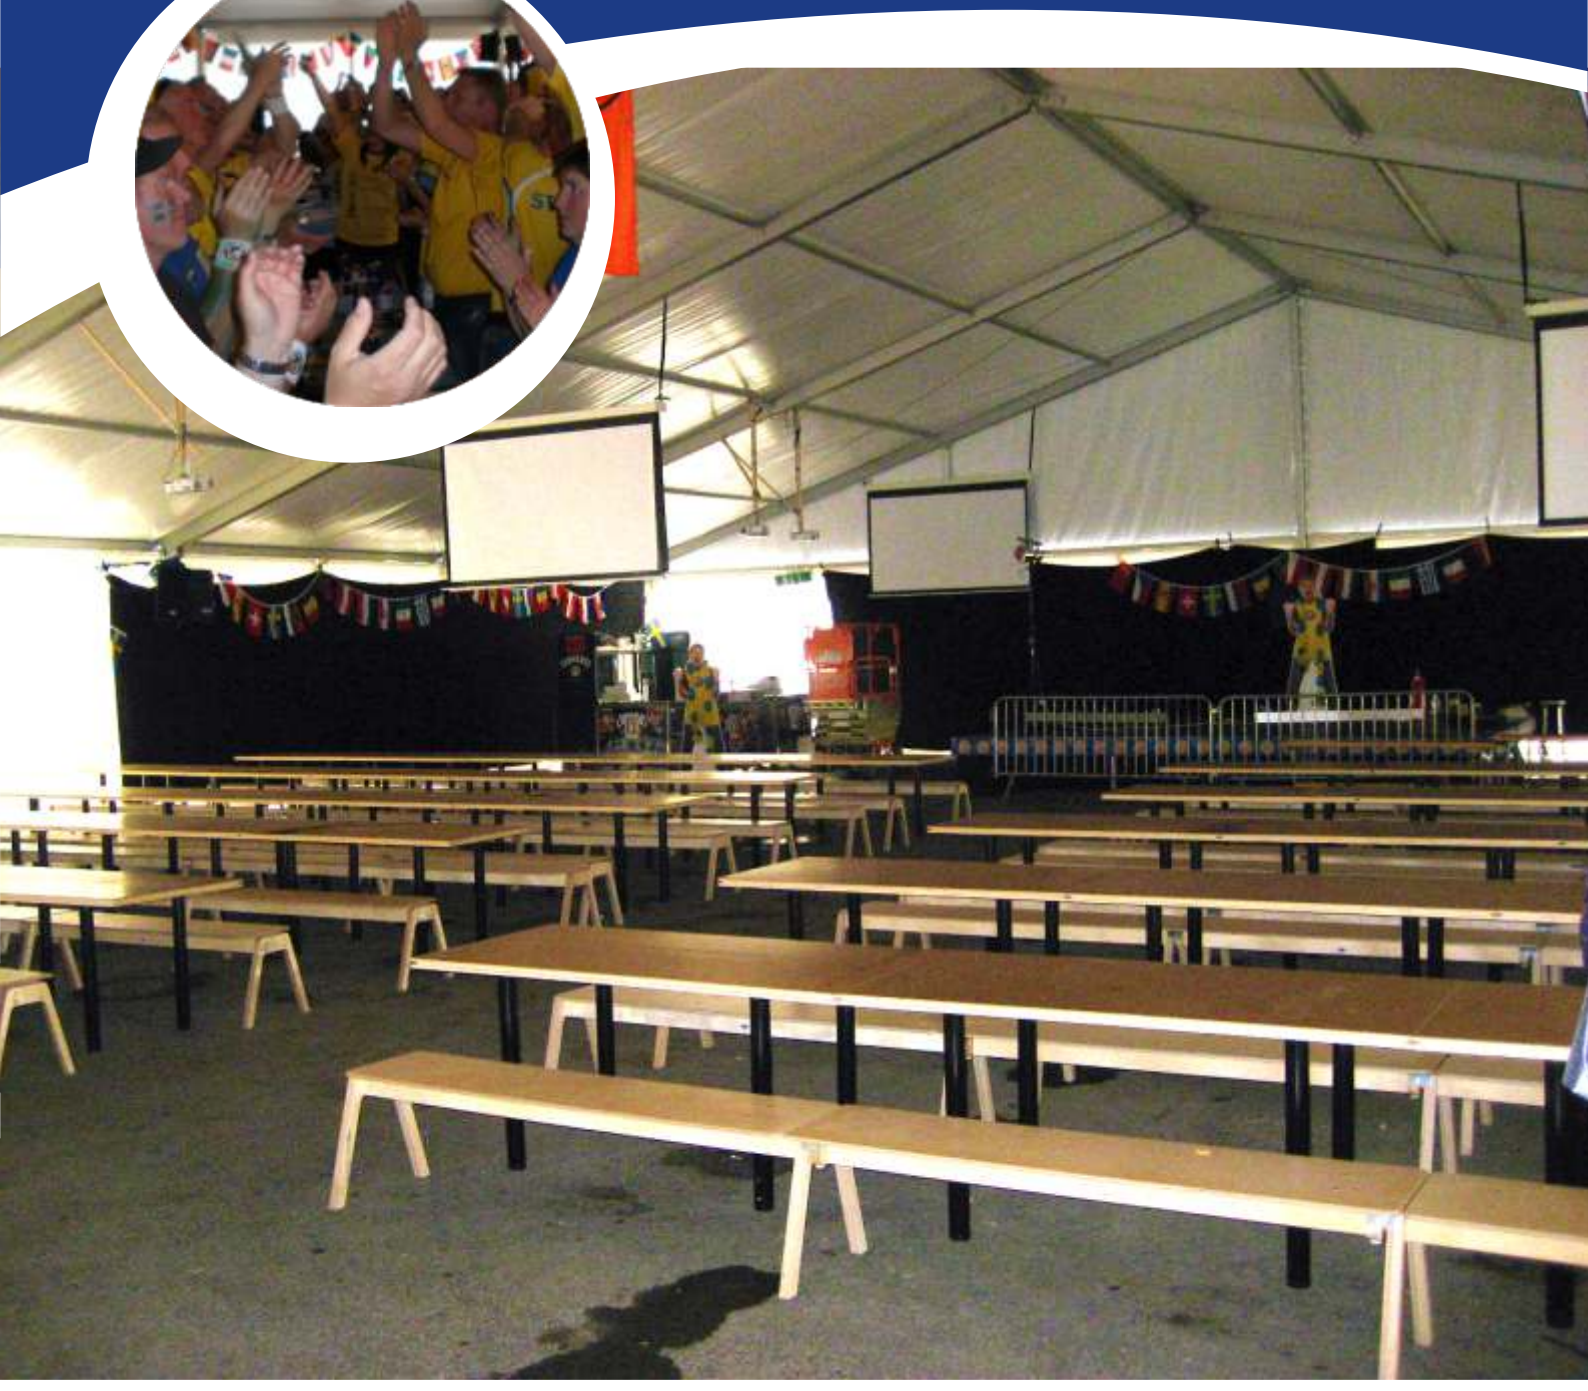

PLENTY OF COMFORTABLE SEATS WITH MINIMAL EFFORT

crescendo

SYSTEM
event

crescendo

SYSTEM
event

Crescendo event - tables

We developed a smart and cost effective variant of Crescendo table system.

The tabletop is made of 4,8 mm wax treated board, framed with the groove and tongue joint as ordinary Crescendo and it also has table foldable legs.

The tables are 1600 x 800 mm and the table extensions are 1200 mm.

Here we have joined two tables together with legs and a table extension and immediately we have a very durable device with dimensions 4400 x 800 mm.

When setting up a long table it is only necessary with table legs for every second table.

edvardssons

crescendo

SYSTEM
event

Crescendo event benches

Our benches are built on the same idea as the tables. Two benches and a transition piece gives a stable bench unit. The transition pieces are available in a variety of sizes.

The benches attach together with the mounting latch stored under the bench when not used.

The benches are stackable and are available without leather seat.

On a surface space of approx. 1700 x 900 mm seats for about 100 people are stored.